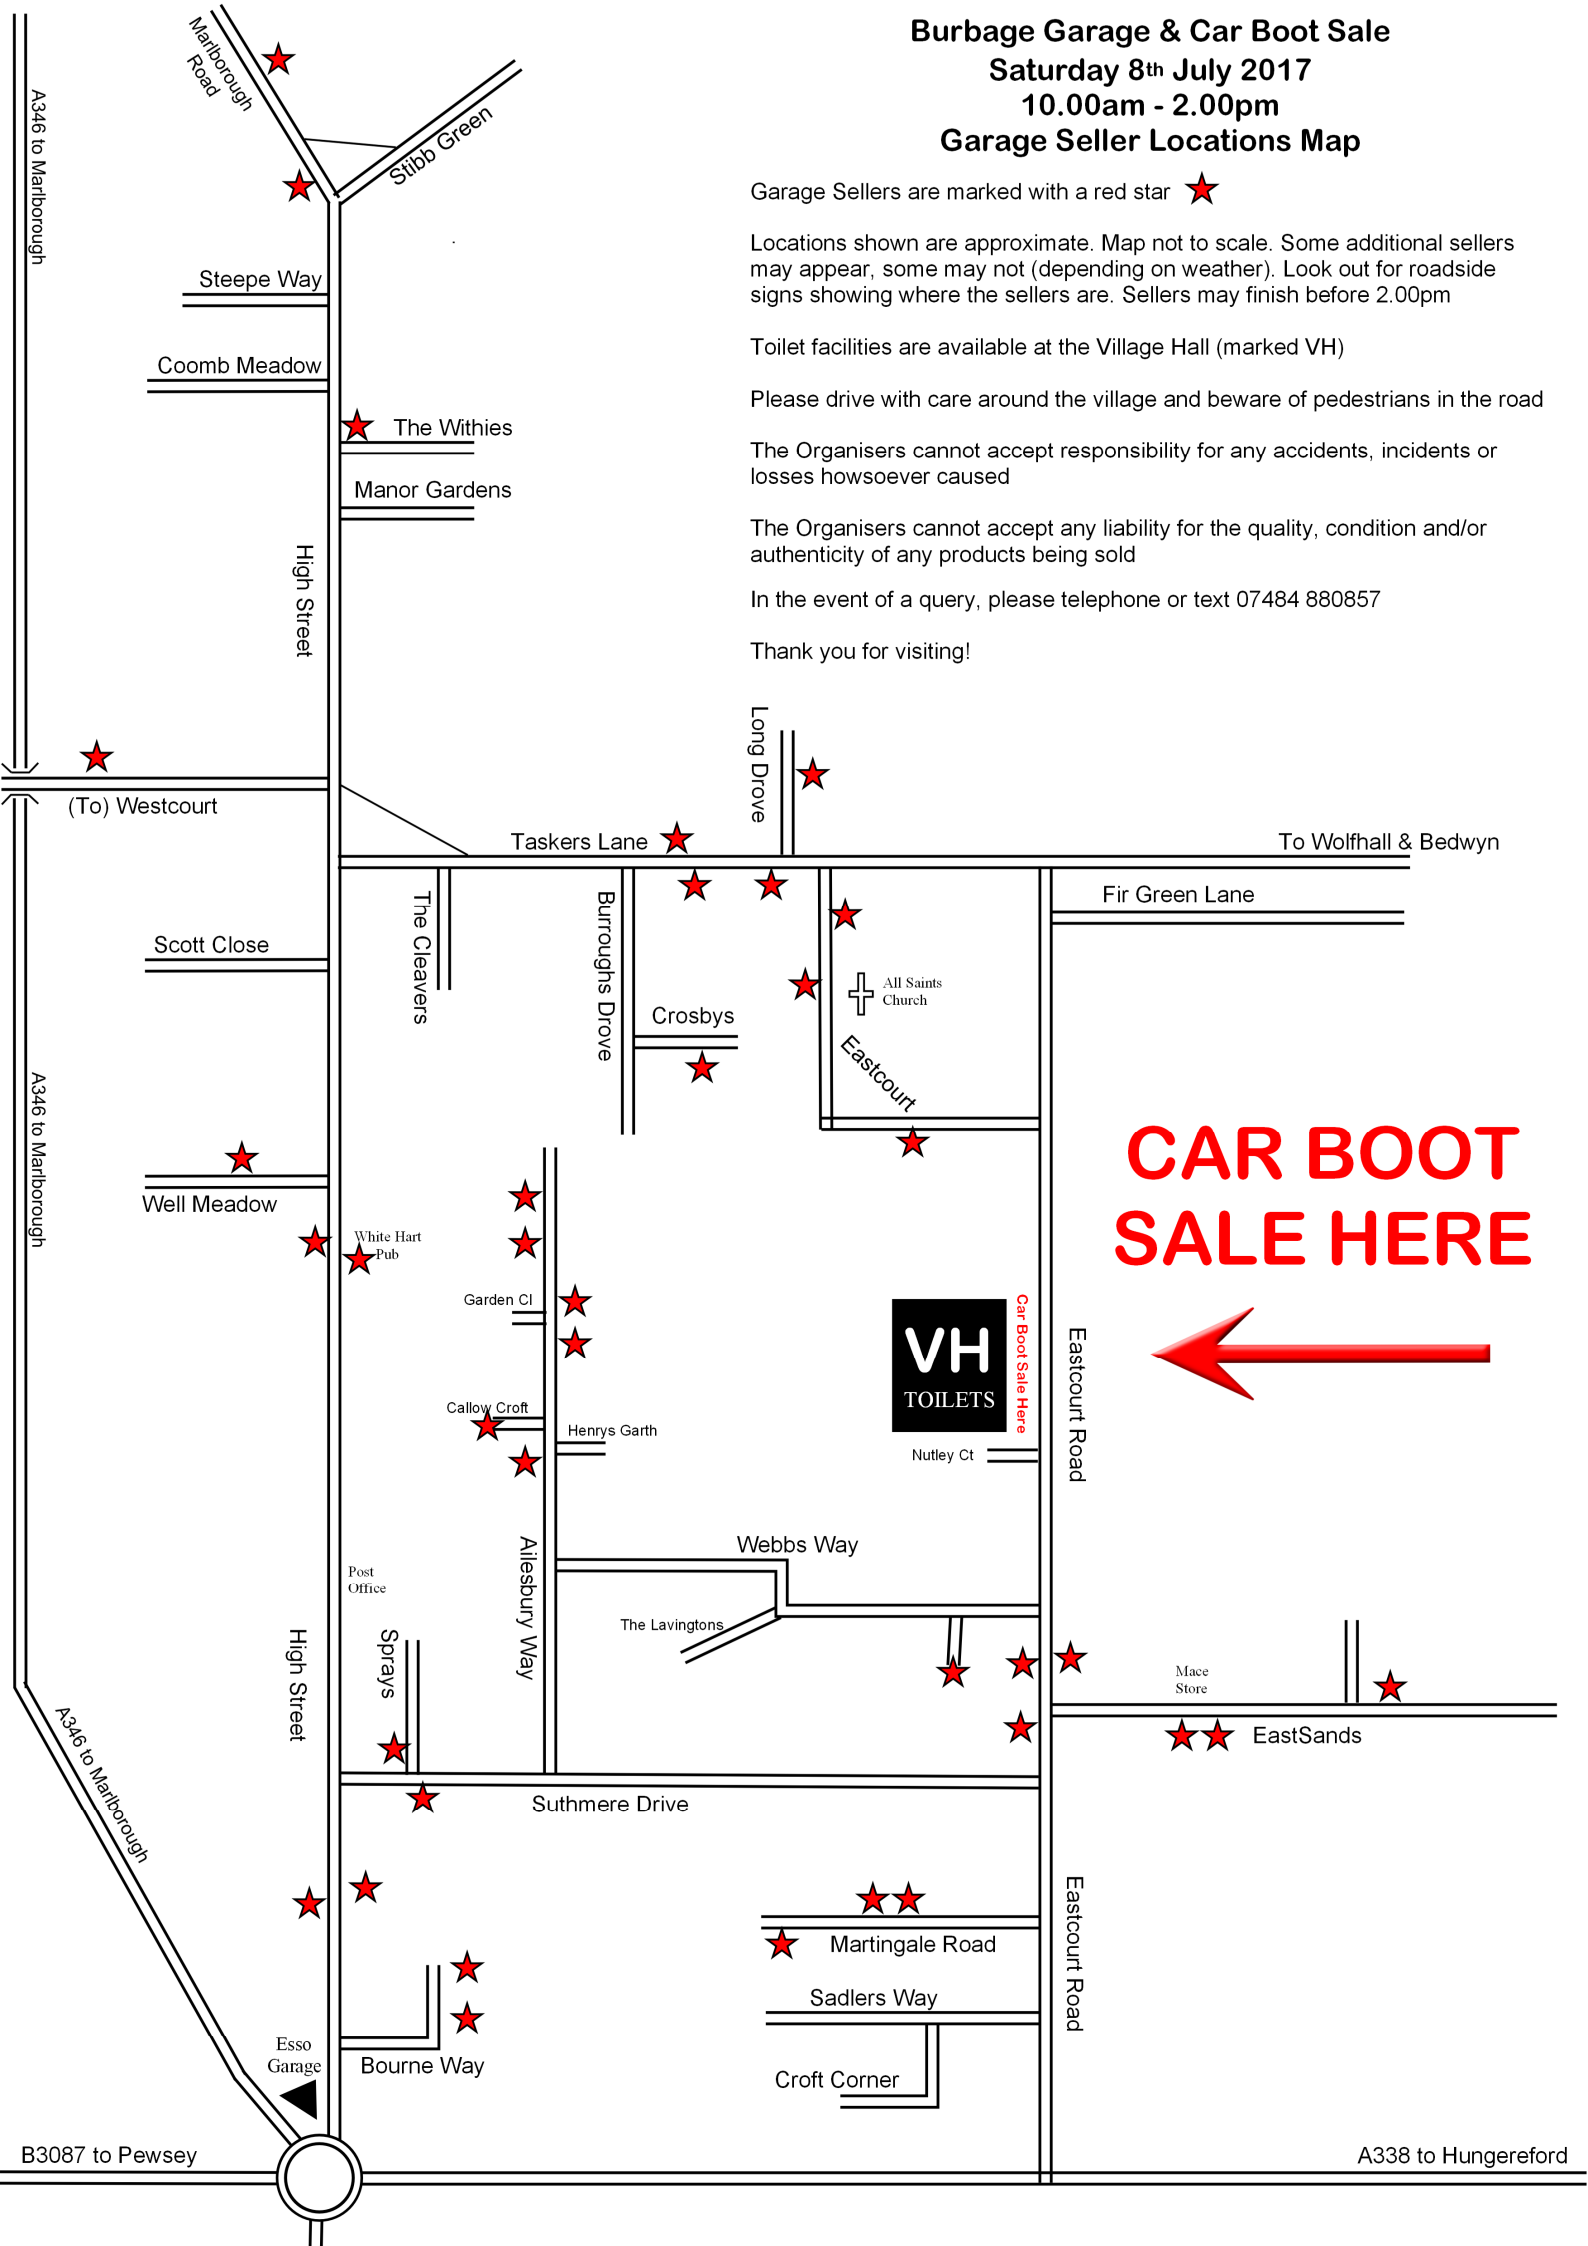

Burbage Garage & Car Boot Sale

Saturday 8th July 2017

10.00am - 2.00pm

Garage Seller Locations Map

Garage Sellers are marked with a red star ★

Locations shown are approximate. Map not to scale. Some additional sellers may appear, some may not (depending on weather). Look out for roadside signs showing where the sellers are. Sellers may finish before 2.00pm

**CAR BOOT
SALE HERE**

Car Boot Sale Here

Nutley Ct

Eastcourt Road

Mace Store

EastSands

Eastcourt Road

Martingale Road