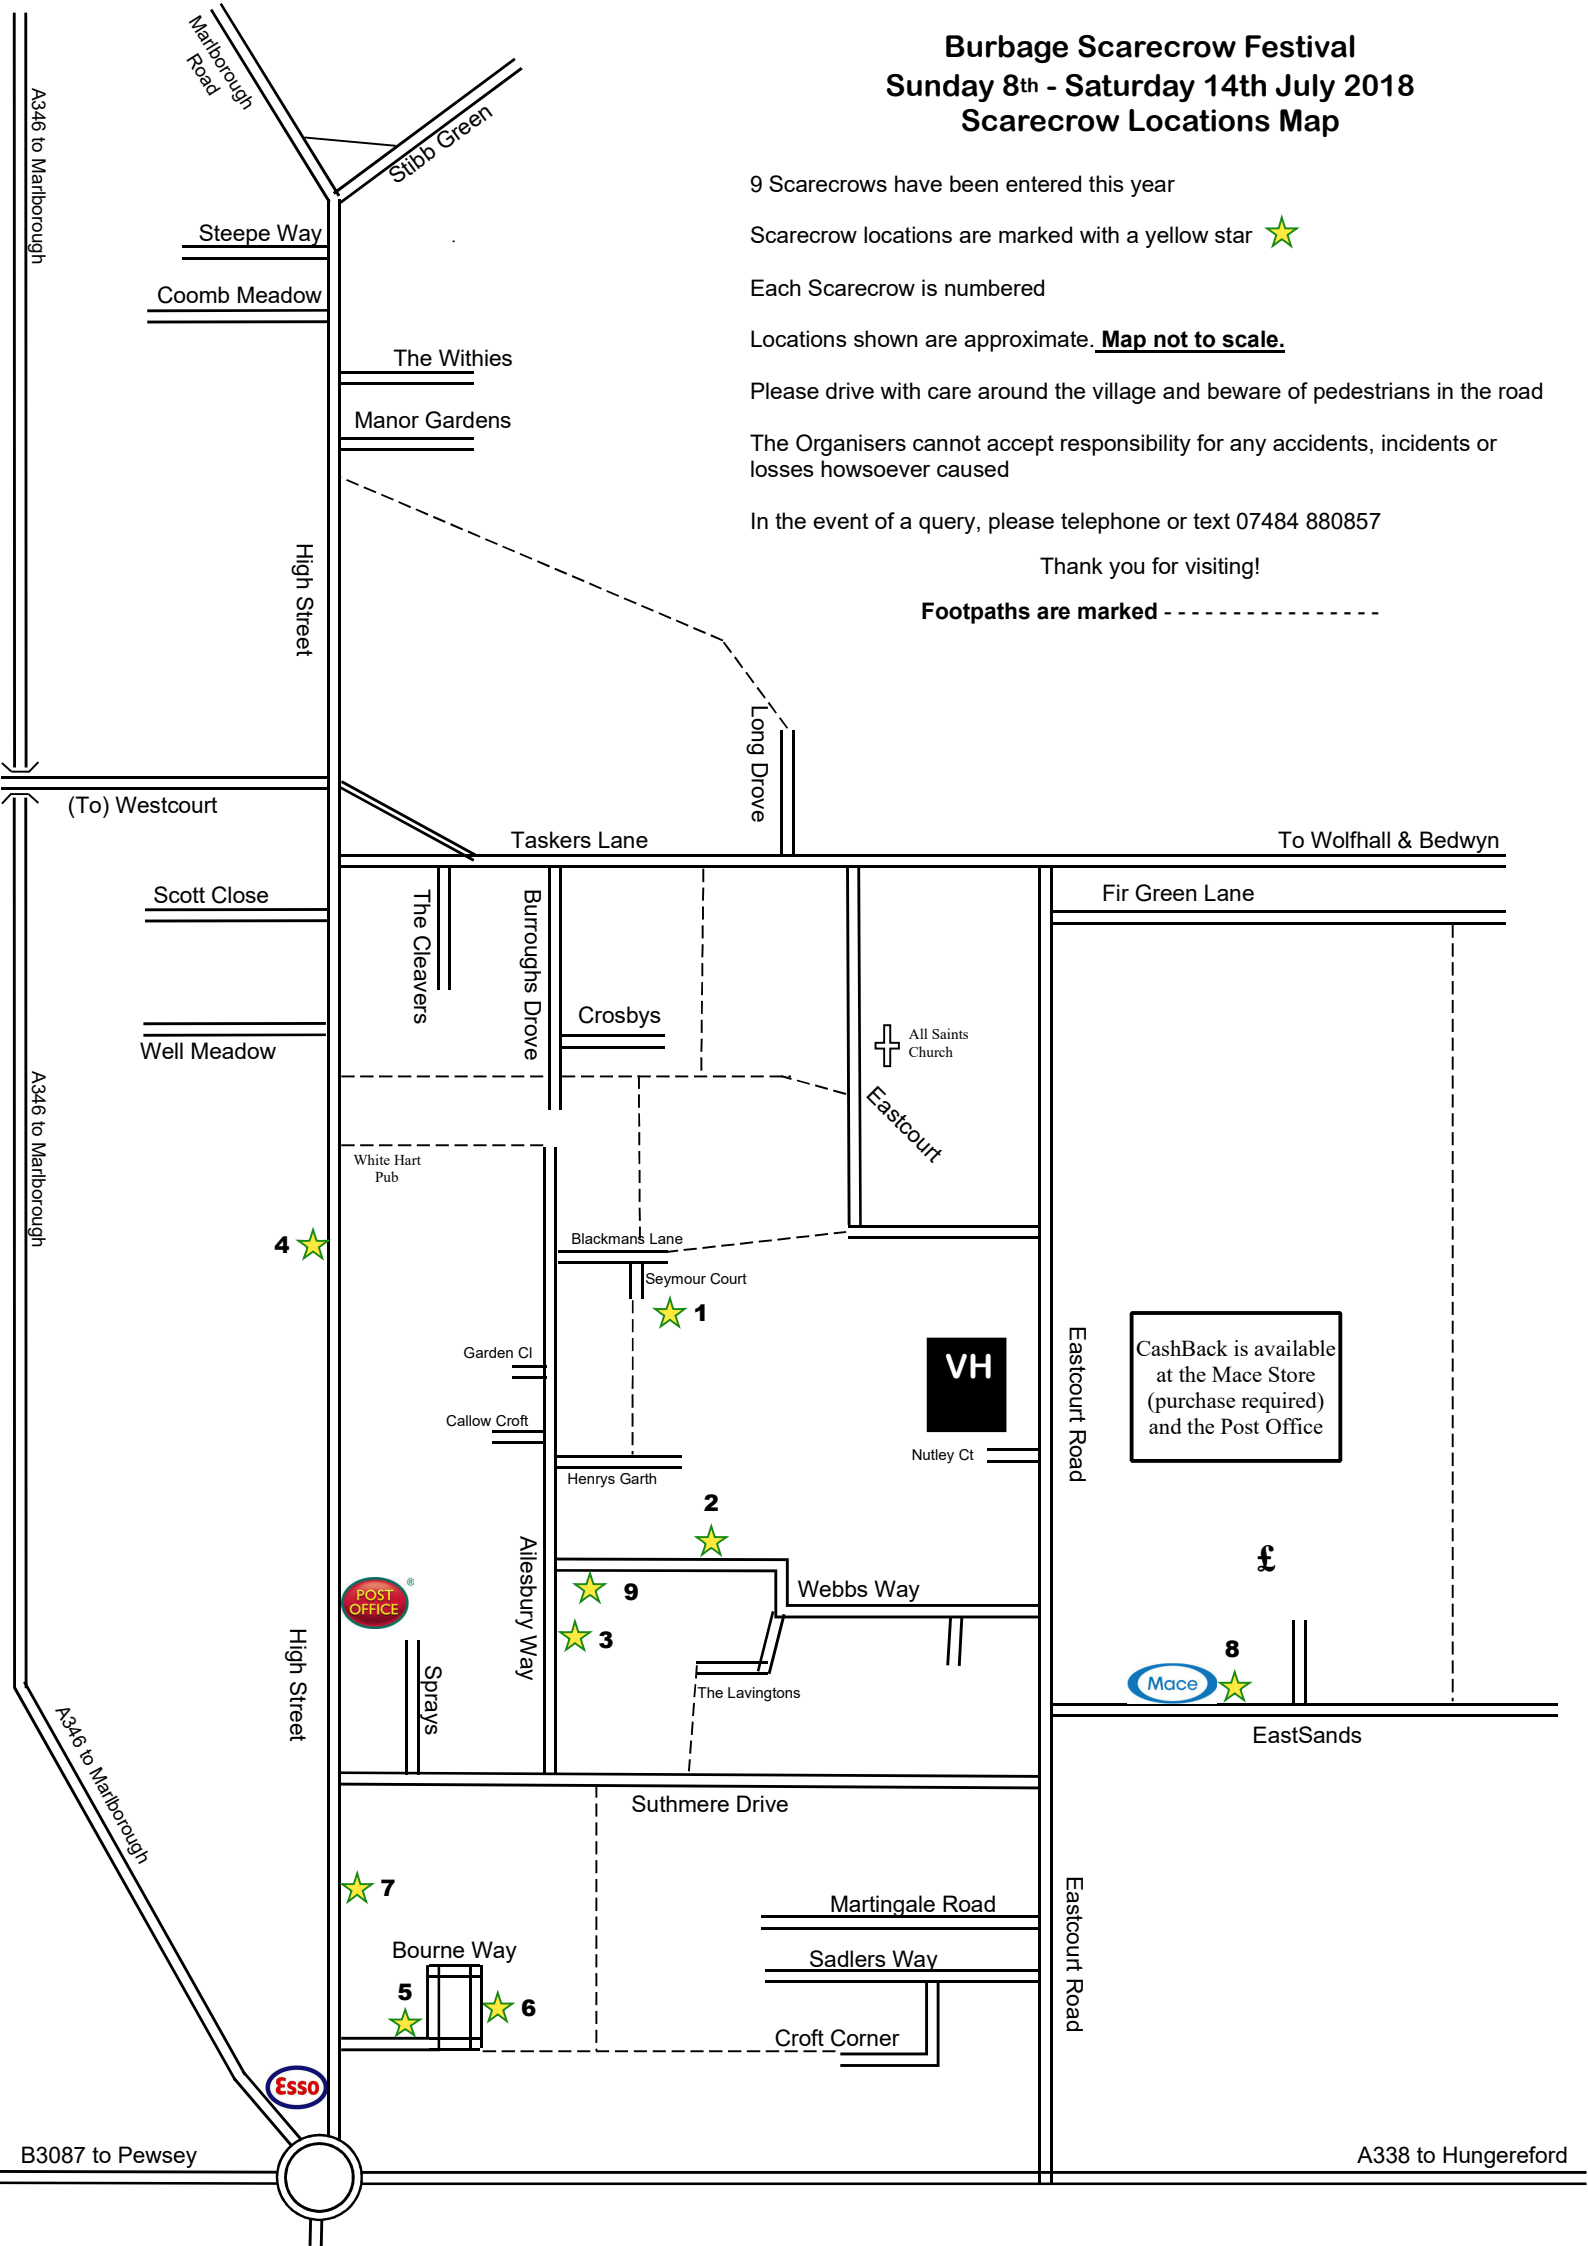

Burbage Scarecrow Festival

Sunday 8th - Saturday 14th July 2018

Scarecrow Locations Map

9 Scarecrows have been entered this year

Scarecrow locations are marked with a yellow star ★

Each Scarecrow is numbered

Locations shown are approximate. **Map not to scale.**

Please drive with care around the village and beware of pedestrians in the road

The Organisers cannot accept responsibility for any accidents, incidents or losses howsoever caused

In the event of a query, please telephone or text 07484 880857

Thank you for visiting!

Footpaths are marked - - - - -

CashBack is available at the Mace Store (purchase required) and the Post Office

A346 to Marlborough

A346 to Marlborough

A346 to Marlborough

B3087 to Pewsey

A338 to Hungereford

(To) Westcourt

To Wolfhall & Bedwyn